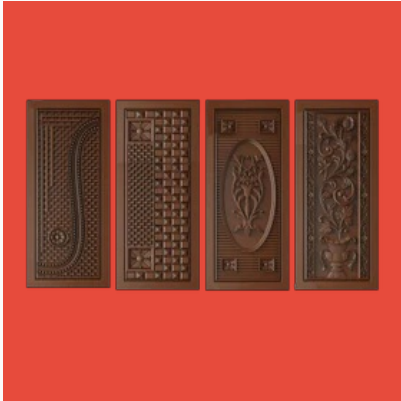

ND318 Interior Wooden Door
d ND318 Interior Door

Teakwood Interior Pooja
Room Doors

Mahalsa Brown Wooden
Pooja Room Door

DOORS

Interior Finished Brown
Wooden Architectural Door

Designer Wooden Door

Brown Decorative Doors

Solid Wood Door

TEAK WOOD DOOR

Ready Made Doors

Teak Wood Carving Door

Natural Glossy Teak Wood
Wooden Antique Door

OTHER PRODUCTS:

Designer Wooden Door

Burma Teak Wood Doors