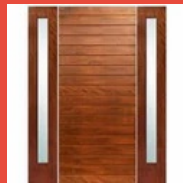

Mahalsa Designer Doors

<https://www.woodendoors.co.in/>

We "Mahalsa Designer Doors. We are offering "Wooden Door, Doors, Teak Wood Door, Wooden Swing etc.