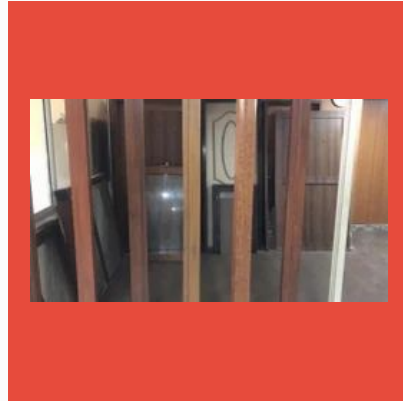

ND318 Interior Wooden Door
d ND318 Interior Door

Teakwood Interior Pooja
Room Doors

Mahalsa Brown Wooden
Pooja Room Door

DOORS

Interior Finished Brown
Wooden Architectural Door

Designer Wooden Door

Brown Decorative Doors

hindu temple door supplier

Wooden Mandir Door

OTHER PRODUCTS:

Wooden Door Frame

Wooden Door Frame

Indoor Wooden Swing

Wood Pooja Cupboard

OTHER PRODUCTS: